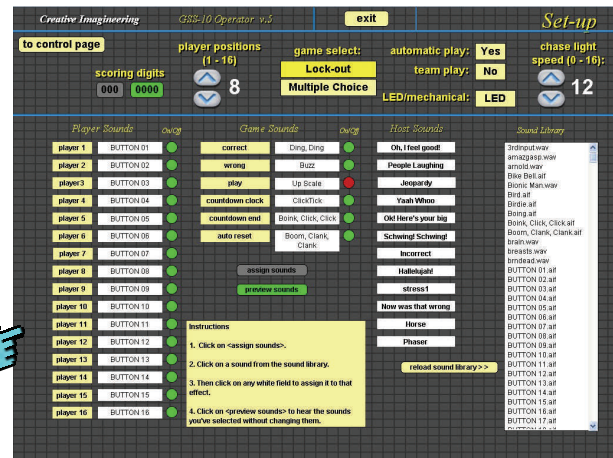

Controller Page As Seen By Operator

Screen View As Seen By Audience

The GSS-10 Software includes the Game Show Mania game, USB computer interface unit which attaches to your ComLink line for your player positions and a wireless remote controller. Software is pre-loaded with starter set of questions, sound clips, pictures and video images. Optional games such as The Challenge & Star Power are currently available. New games will be available in the future.

GSS-10 Parts List:

- 1-GSS-10 Software Disc
- 1-GSS-10 interface Unit
- 1-Wireless Remote Controller
- 1-USB Cable
- 1-Stereo Mini Plug audio cable
- 1-Owner's Manual

NOW AVAILABLE: The Challenge & Star Power games for GSS-10!

Controller Menu Pages

Page for easy adding of questions

Set-up page for audio and operational functions

Connection & Minimum System Requirements

Processor: Desktop: 2.6 GHz Intel Pentium 4, Pentium D, Celeron, or AMD AthlonD
Laptop: 1.6 GHz Pentium M, Intel Core Duo, Celeron M, or AMD Mobile Athlon.