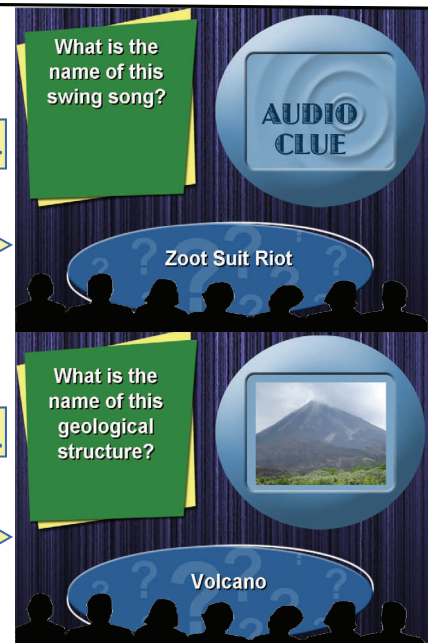

Connection & Minimum System Requirements